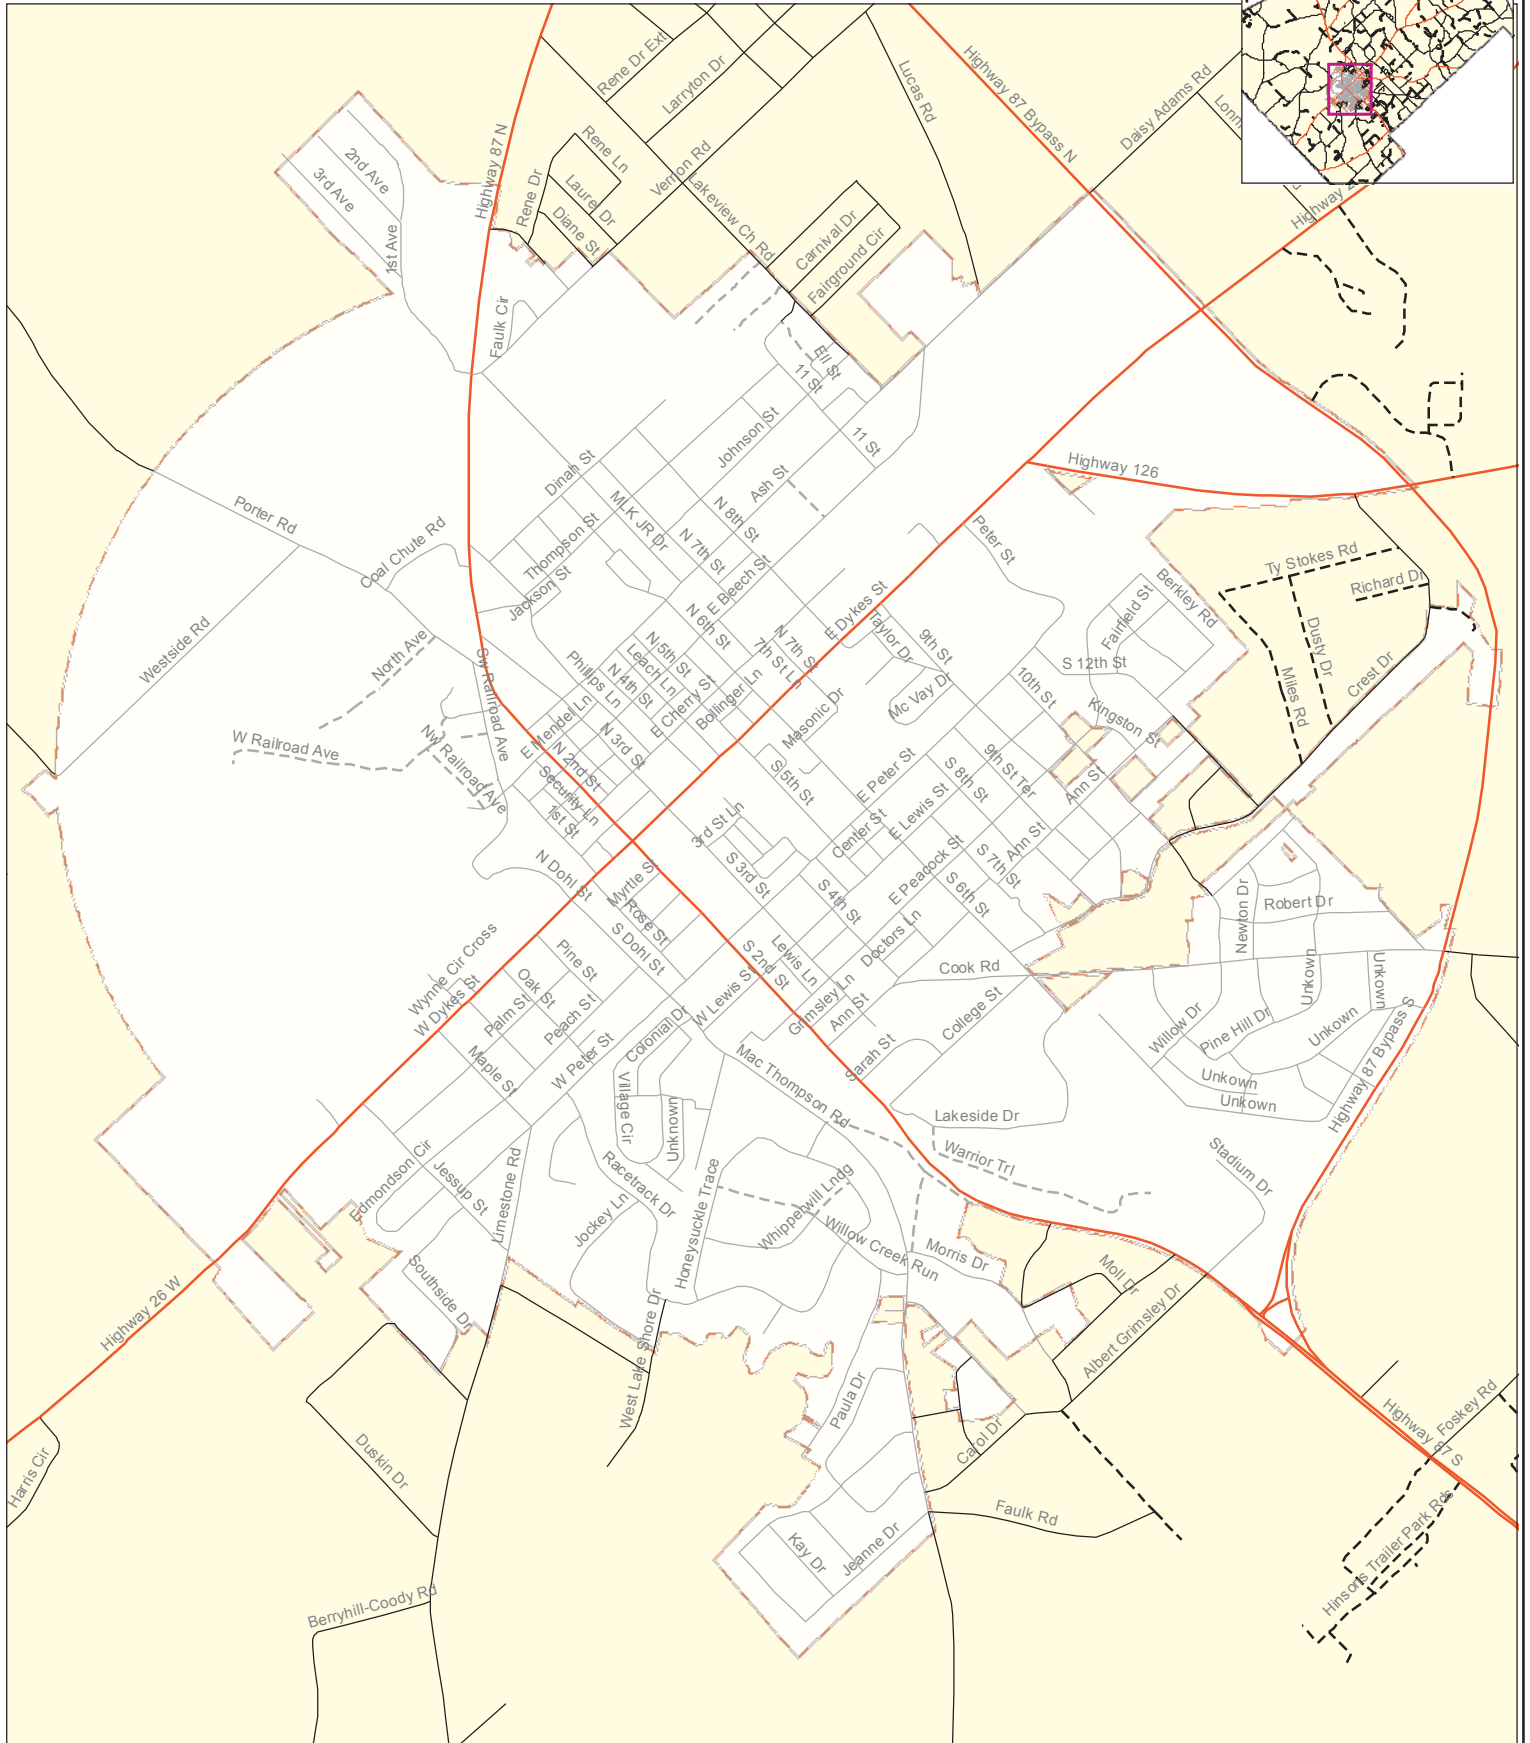

City of Cochran

City Limits Map

Legend
 Cochran City Limits
 County

Prepared By:
 Scott Jackson, GIS Planner
 Heart of Georgia Atlanta, GA
 6400 Oak Street
 Eastman, Georgia 31023
 478.374.4171
 Source: Y:\DATA\Bleekley\MXD\Cochran\Bleekley\CochranBaseMap811.mxd
 Printed: Nov 13, 2012
 "The data sets represented here in as presented to the user with the understanding that, because of the nature of some GIS datasets, there is no guarantee of completeness or accuracy. Conclusions drawn from, or actions taken on the basis of this data are the sole responsibility of the user."